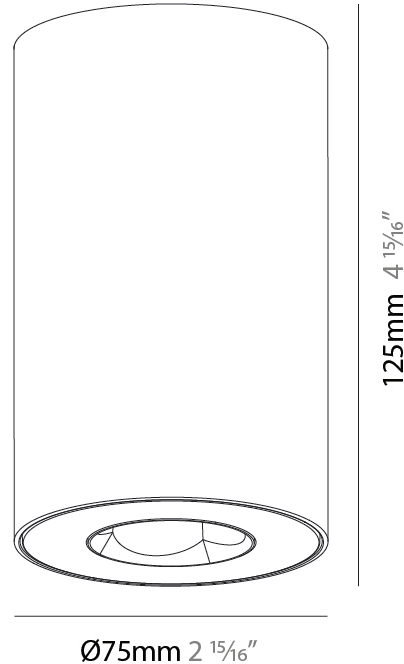

GENERAL

Series: Oiko Pro Round
Partner: Prolicht
Division: Architectural
Installation: Surface
Product Type: Ceiling Surface
Mounting Location: Ceiling
Light Distribution: Downlight

PHYSICAL

Aperture Sizes - Downlights: 1"
Shape: Cylinder
Diameter (mm): 75
Diameter (in): 2 ¹⁵/₁₆
Height (mm): 125
Height (in): 4 ¹⁵/₁₆
Weight (kg): 0.452
Fixture Finish: SSR / BKV / CWI / CRY / HAB / UFT / ITA / RUA / FTG / MYG / LOD / PUS / FRO / FUP / KIA / POP / BLS / SPG / MEY / GOH / CHC / COM / ABZ / JAG / OBR / MOS / ROR
Fixture Material: Metal

ELECTRICAL

Lamp Type: LED (Zhaga Standard)
Input Wattage (W): 13
Total Output Wattage (W): 11.8
Dimming: Non-Dimming / Phase Dimming (120vac Only)
Driver Included: Yes
Driver Location: Integrated
Driver Type: Constant Current - Universal
Driver Class: Class 2
Input Voltage (V): 120 - 277
Upon Request: Remote: 0-10Vdc dimming / Phase dimming 120Vac / Non-dimming 120/277Vac (No Cover Plate)

LED

Color Temperature (°K): 2700 / 3000 / 3500 / 4000
Max. Delivered Lumen (lm): 1377 / 1372 / 1438 / 1451
Nominal Lumen (lm): 1473 / 1468 / 1538 / 1552
CRI: >90 CRI
Lamp Life (hrs): 50000

OPTICAL

Reflector: 60
Adjustability: Fixed

RATINGS AND CERTIFICATIONS

Certified By: Certified for North American Standards
IP rating: IP20