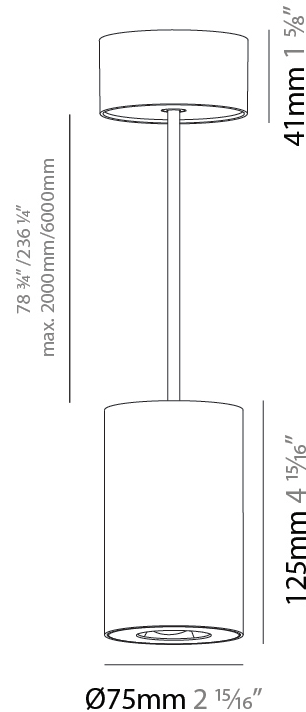

GENERAL

Series: Oiko Pro Round
Partner: Prolicht
Division: Architectural
Installation: Suspension
Product Type: Pendant
Mounting Location: Ceiling
Light Distribution: Direct

PHYSICAL

Shape: Cylinder
Diameter (mm): 75
Diameter (in): 2 ¹⁵/₁₆
Height (mm): 125
Height (in): 4 ¹⁵/₁₆
Weight (kg): 0.769
Fixture Finish: SSR / BKV / CWI / CRY / HAB / UFT / ITA / RUA / FTG / MYG / LOD / PUS / FRO / FUP / KIA / POP / BLS / SPG / MEY / GOH / CHC / COM / ABZ / JAG / OBR / MOS / ROR
Fixture Material: Metal
Cable Details: 2000mm / 6000mm Cable - Options : Transparent, Black, White, Red, Orange

ELECTRICAL

Lamp Type: LED (Zhaga Standard)
Input Wattage (W): 12.9
Dimming: Tri-Mode (Non-Dimming and Phase Dimming (120Vac only) and 0-10V Dimming)
Driver Included: No
Driver Location: Remote
Driver Type: Constant Current - Universal
Driver Class: Class 2
Input Voltage (V): 120 - 277
Constant Current (MA): 350

LED

Color Temperature (°K): 2700 / 3000 / 3500 / 4000
Max. Delivered Lumen (lm): 1218 / 1214 / 1272 / 1283
Nominal Lumen (lm): 1473 / 1468 / 1538 / 1552
CRI: >90 CRI
Lamp Life (hrs): 50000

OPTICAL

Reflector°: 34
Adjustability: Fixed

RATINGS AND CERTIFICATIONS

Certified By: Certified for North American Standards
IP rating: IP20