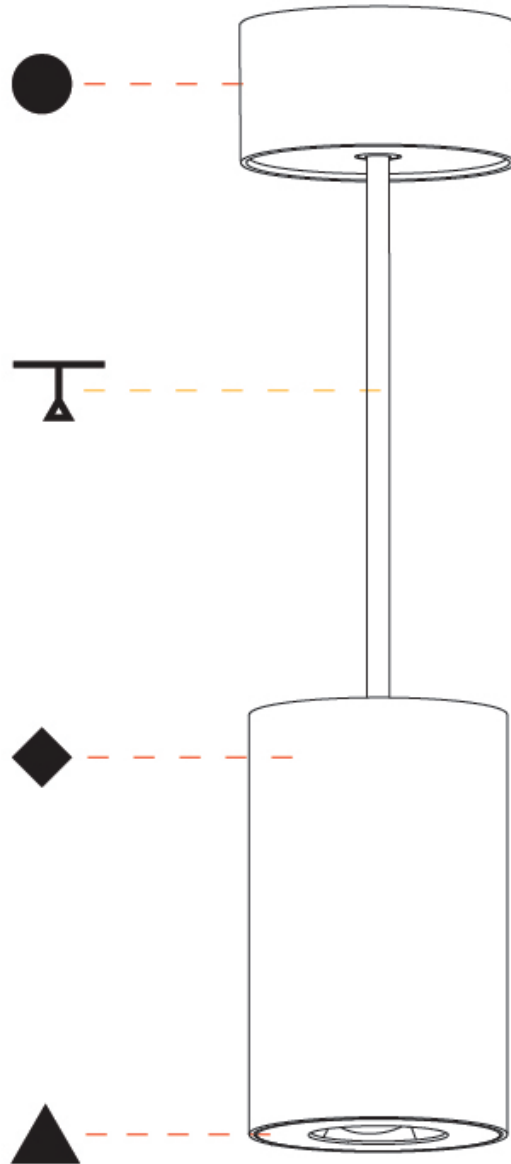

OIKO PRO ROUND SUSPENSION

A300394-

PROJECT
TYPE
SPECIFIER
QUANTITY
DATE

A